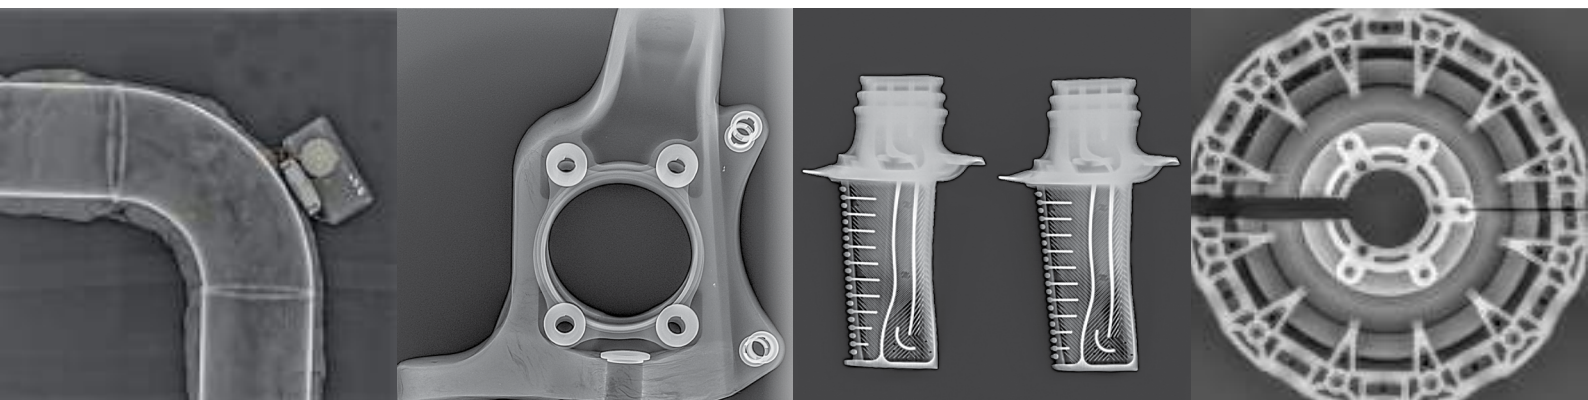

Accessories

Why NOVO?

The most experienced team, In-House Research and Development, innovative technology, superb raw materials, we offer the best in every class: