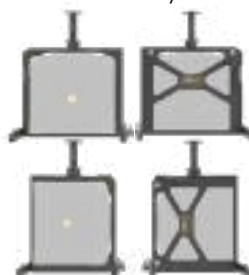

C-Arm Frame

Detector adapter for C-Arm, Manipulators and Mechanical Systems