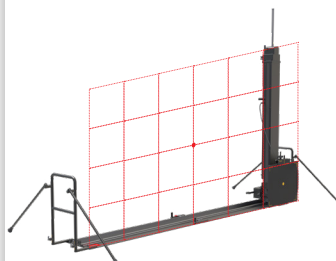

NOVO 22WN Tripod Mount

NOVO 15WN Tripod Mount

NOVO 12HRN Tripod Mount

Communication Cables

The communication Cables provide reliable and fast data transmission between the various system parts.

- Transfers Power for unlimited operation when using an external power source (using the Control Box and Falcon II)
- Maximum of 300m wired operation range
- Lightweight, robust custom reel connected to the case or as "stand-alone"
- Extension cables of 50m, 100m and 150m

Backpack Reel

Extension Reel

Pelican Reel

Additional Accessories

3D ARC

3D Imaging with exact X, Y, Z measurements

Folding Slider L

Ideal for screening large objects

Folding Slider XXL

Super sized, ideal for screening XXL objects

Eagle

Extremely long range wireless transceiver up to 3.3km (2 miles) LOS

Lookout

Organic detection, live Video & Audio

Wireless X-ray

Enables control of X-Ray sources without an X-Ray sync cable