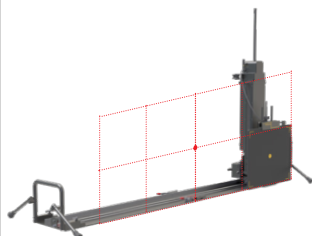

NOVO 22WN Tripod Mount

NOVO 15WN Tripod Mount

NOVO 12HRN Tripod Mount

Communication Cables

The communication Cables provide reliable and fast data transmission between the various system parts.

- Transfers Power for unlimited operation when using an external power source (using the Control Box and Falcon II)
- Maximum of 300m wired operation range
- Lightweight, robust custom reel connected to the case or as "stand-alone"
- Extension cables of 50m, 100m and 150m

Backpack Reel

Extension Reel

Pelican Reel

Additional Accessories

3D ARC

3D Imaging with exact X, Y, Z measurements

Folding Slider L

Ideal for screening large objects

Folding Slider XXL

Super sized, ideal for screening XXL objects

Eagle

Extremely long range wireless transceiver up to 3.3km (2 miles) LOS

Lookout

Organic detection, live Video & Audio

Wireless X-ray

Enables control of X-Ray sources without an X-Ray sync cable