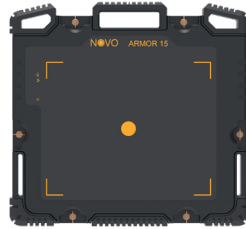

NOVO Armor 12HRN

NOVO Armor 15WN

NOVO Armor 22WN

Armor Protective Cover for 12HRN Detector

4.9lbs. (2.2kg)

12.6" x 14.9" x 2.3"
(32cm x 38cm x 6cm)

Armor Protective Cover for 15WN Detector

6.4lbs (2.9kg)

16.5" x 15.3" x 1.9"
(42cm x 39cm x 5cm)

Armor Protective Cover for 22WN Detector

9.2lbs. (4.2kg)

22.4" x 18.8" x 2.3"
(57cm x 47cm x 6cm)

Soft Protective Cover

The Detector Soft Protective Cover provides additional lightweight protection for NOVO Detectors.

19.6" x 16.1"
(50cm x 41cm)

Accessories

Tripod Mounts

The Tripod Mount is a lightweight accessory that firmly holds the detector and provides various positioning options.

- Four 1/4" standard threads (for portrait and landscape) for tripod or manipulation arm connection
- Secured connection to the Detector using a safety pin
- Numerous positioning options