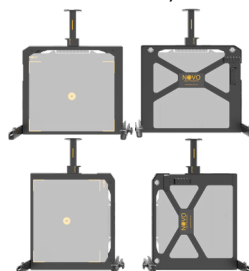

C-Arm Frame

Detector adapter for C-Arm, Manipulators and Mechanical Systems