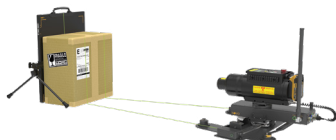

Backpack Reel

Extension Reel

Pelican Reel

Additional Accessories

3D ARC

3D Imaging with exact X, Y, Z measurements

Folding Slider L

Ideal for screening large objects

Folding Slider XXL

Super sized, ideal for screening XXL objects

Eagle

Extremely long range wireless transceiver up to 3.3km (2 miles) LOS

Lookout

Organic detection, live Video & Audio

Wireless X-ray

Enables control of X-Ray sources without an X-Ray sync cable