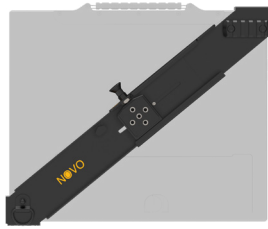

19.6" x 16.1"
(50cm x 41cm)

Accessories

Tripod Mounts

The Tripod Mount is a lightweight accessory that firmly holds the detector and provides various positioning options.

- Four 1/4" standard threads (for portrait and landscape) for tripod or manipulation arm connection
- Secured connection to the Detector using a safety pin
- Numerous positioning options

NOVO 22WN Tripod Mount

NOVO 15WN Tripod Mount

NOVO 12HRN Tripod Mount

Communication Cables

The communication Cables provide reliable and fast data transmission between the various system parts.

- Transfers Power for unlimited operation when using an external power source (using the Control Box and Falcon II)
- Maximum of 300m wired operation range
- Lightweight, robust custom reel connected to the case or as "stand-alone"
- Extension cables of 50m, 100m and 150m

Backpack Reel

Extension Reel

Pelican Reel

Additional Accessories

3D ARC

3D Imaging with exact X, Y, Z measurements

Folding Slider L

Ideal for screening large objects