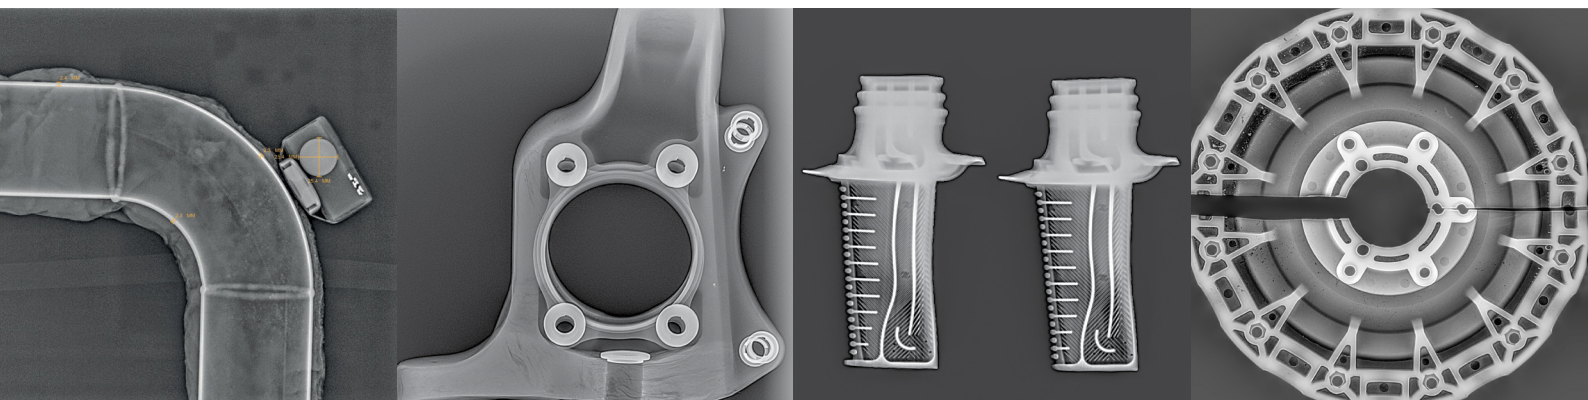

Accessories

Armor Kit

The Armor Kit Contains the NOVO Armor, which provides additional mechanical protection to the NOVO Detectors, Armor Stand and a traveling soft cover.

- Newest shock absorbent technology
- Water resistant design
- Supports wired & wireless communication
- Multiple mounting options
- Tripod connection using the Built-in 1/4" threads
- Simple Detector battery replacement

19.6" x 16.1"
(50cm x 41cm)

Accessories

Tripod Mounts

The Tripod Mount is a lightweight accessory that firmly holds the detector and provides various positioning options.

- Four 1/4" standard threads (for portrait and landscape) for tripod or manipulation arm connection
- Secured connection to the Detector using a safety pin
- Numerous positioning options

NOVO 22WN Tripod Mount

NOVO 15WN Tripod Mount

NOVO 12HRN Tripod Mount

Communication Cables

The communication Cables provide reliable and fast data transmission between the various system parts.

- Transfers Power for unlimited operation when using an external power source (using the Control Box and Falcon II)
- Maximum of 300m wired operation range
- Lightweight, robust custom reel connected to the case or as "stand-alone"
- Extension cables of 50m, 100m and 150m

Folding Slider XXL

Super sized, ideal for screening XXL objects

Eagle

Extremely long range wireless transceiver up to 3.3km (2 miles) LOS

Lookout

Organic detection, live Video & Audio

Wireless X-ray

Enables control of X-Ray sources without an X-Ray sync cable